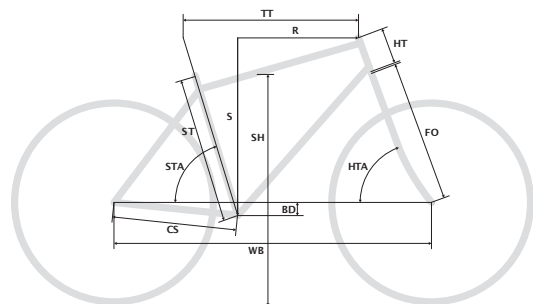

1x12

ONE-TWENTY9. 600

MTB/DUALSUSPENSION/ONE-TWENTY

ENDURO ALL MOUNTAIN TRAIL XC/MARATHON SPORT LEARNING

- ONE-TWENTY CF4 120Boost
- S-M-L-XL
- | ● ●
- Rock Shox Deluxe RL lockout
- Rock Shox Sektor RL Air 130tapered, lockout, Boost
- Shimano MT-500, Shimano RT10 180mm
-
- Sram NX Eagle
- R: Sram NX Eagle
- SramBB DUB PF MTB 92
- Sram NX Eagle 32
- Sram NX Eagle
-
- Sram NX 1230 Eagle 11-5012v
- MERIDA CompEC
- MERIDA Expert TR 760 Width 20
- MERIDA Expert TR 35 Ø 50mm
- Shimano MT400-B 110x15/148x1232Centerlock
- MERIDA Expert TR 29 Internal
- MERIDA CompCC
- MERIDA EXPERT TR 30.9 Ø S: 100mm -M/L/XL: 125mm
- Maxxis Forekaster 29x2.35" fold TR EXO Dual
-
- DH-053

ONE-TWENTYLITE 29

	S(16")	M(17.5")	L(19")
FS			
ST	400	440	480
TT	572	592	614.4
HT	95	95	105
HTA	67.3	67.3	67.3
STA	75.5	75.5	75.5
CS	435	435	435
BD	40	40	40
FO	541	541	541
SH	707.3	729.6	759.4
S	607.1	607.1	616.3
R	415	435	455
WB	1140.7	1160.7	1184.6