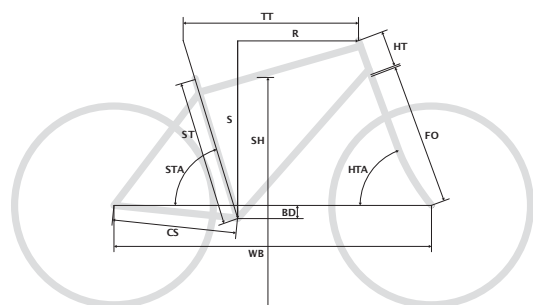

GPS

53

1x12

ONE-FORTY 600

MTB/DUALSUSPENSION/ONE-FORTY

ENDURO ALL MOUNTAIN **TRAIL** XC/MARATHON SPORT LEARNING

- ONE-FORTY LITE 140Boost
- S-M-L-XL
-
- Rock Shox Deluxe RL lockout
- Rock Shox Sektor RL Air 150tapered, Boost
- Shimano MT-500, Shimano RT10 180mm
-
- Sram NX Eagle
- R: Sram NX Eagle
- SramBB DUB PF MTB 92
- Sram Descendant6K Eagle 32
- Sram NX Eagle
-
- Sram NX 1230 Eagle 11-5012v
- MERIDA CompEC
- MERIDA Expert TR 780 Width 20
- MERIDA Expert TR 35 Ø 50mm
- Shimano MT400-B 110x15/148x1232Centerlock
- MERIDA Expert TR 29 Internal
- MERIDA CompCC
- MERIDA EXPERT TR 30.9 Ø S: 100mm -M/L/XL: 125mm
- F: Maxxis MinionDHR II 27.5x2.6"fold TR EXO 3C
R: Maxxis Rekon 27.5x2.6"fold TR EXO Dual
-
- DH-053

ONE-FORTY

| | S | M | L | XL |
|-----|-------|-------|-------|-------|
| FS | | | | |
| ST | 410 | 435 | 475 | 515 |
| TT | 572.4 | 596 | 619.7 | 643.4 |
| HT | 95 | 110 | 125 | 140 |
| HTA | 66.3 | 66.3 | 66.3 | 66.3 |
| STA | 75 | 75 | 75 | 75 |
| CS | 435 | 435 | 435 | 435 |
| BD | 21 | 21 | 21 | 21 |
| FO | 542 | 542 | 542 | 542 |
| SH | 708 | 723 | 750 | 778 |
| S | 587.4 | 601.1 | 614.9 | 628.6 |
| R | 415 | 435 | 455 | 475 |
| WB | 1144 | 1170 | 1194 | 1222 |